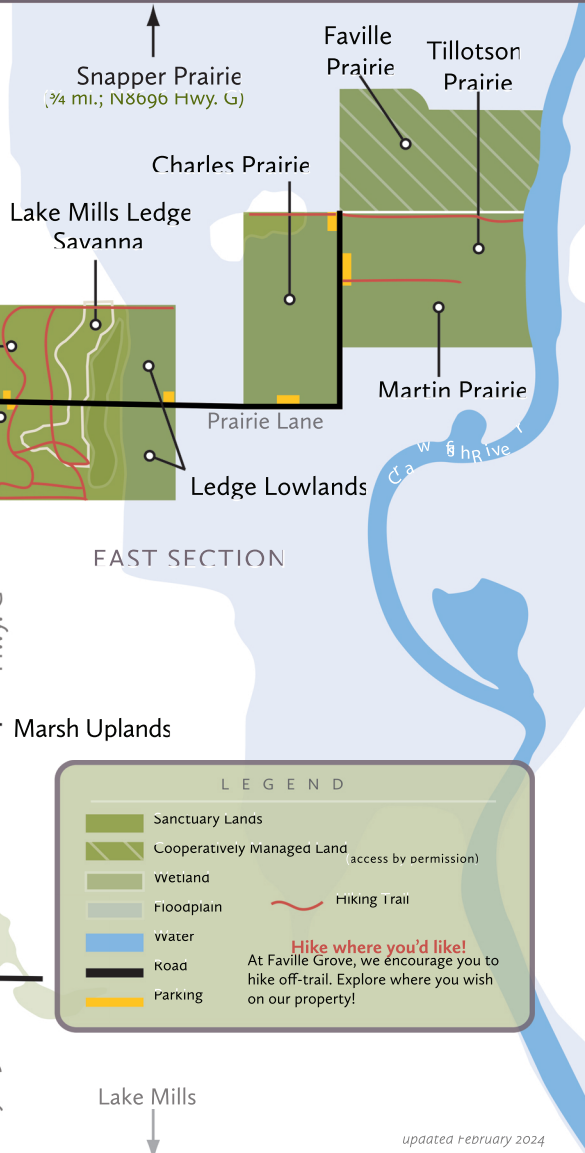

Faville Grove Sanctuary

southern wisconsin
BIRD ALLIANCE

formerly Madison Audubon

WEST SECTION

LEGEND

- Sanctuary Lands
- Cooperatively Managed Land (access by permission)
- Wetland
- Floodplain
- water
- road
- parking
- Hiking Trail

Hike where you'd like!
At Faville Grove, we encourage you to hike off-trail. Explore where you wish on our property!